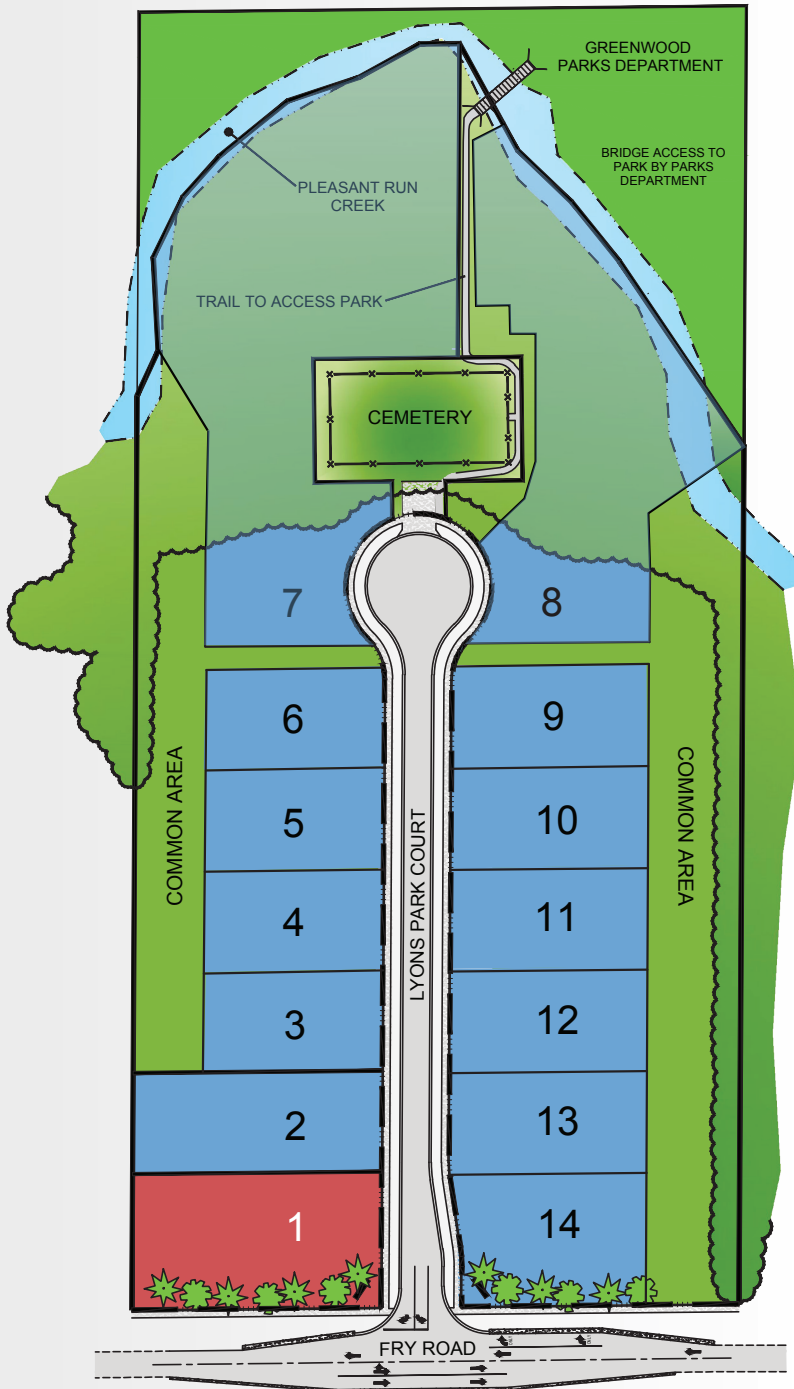

Lyons Park

Lot Map

Luxury Home Community Features:

- 14 Homesites up to 2.13 Acres
- Center Grove Schools
- Accessory Buildings Allowed
- Nature Walking Trail with Access to Nearby Parks

Exclusive Builders:

- Copenhaver Custom Homes
- Jeff West Homes

Lyons Park is located in Greenwood on Fry Rd, between US31 and SR135.

Lot	Price	Acres
Lot # 1	SOLD	0.65
Lot # 2	\$149,900	0.48
Lot # 3	\$169,900	0.34
Lot # 4	\$179,900	0.34
Lot # 5	\$195,900	0.34
Lot # 6	\$195,900	0.34
Lot # 7	\$289,900	2.13
Lot # 8	\$289,900	1.31
Lot # 9	\$199,900	0.34
Lot # 10	\$199,900	0.34
Lot # 11	\$189,900	0.34
Lot # 12	\$179,900	0.34
Lot # 13	\$149,900	0.34
Lot # 14	\$139,900	0.44